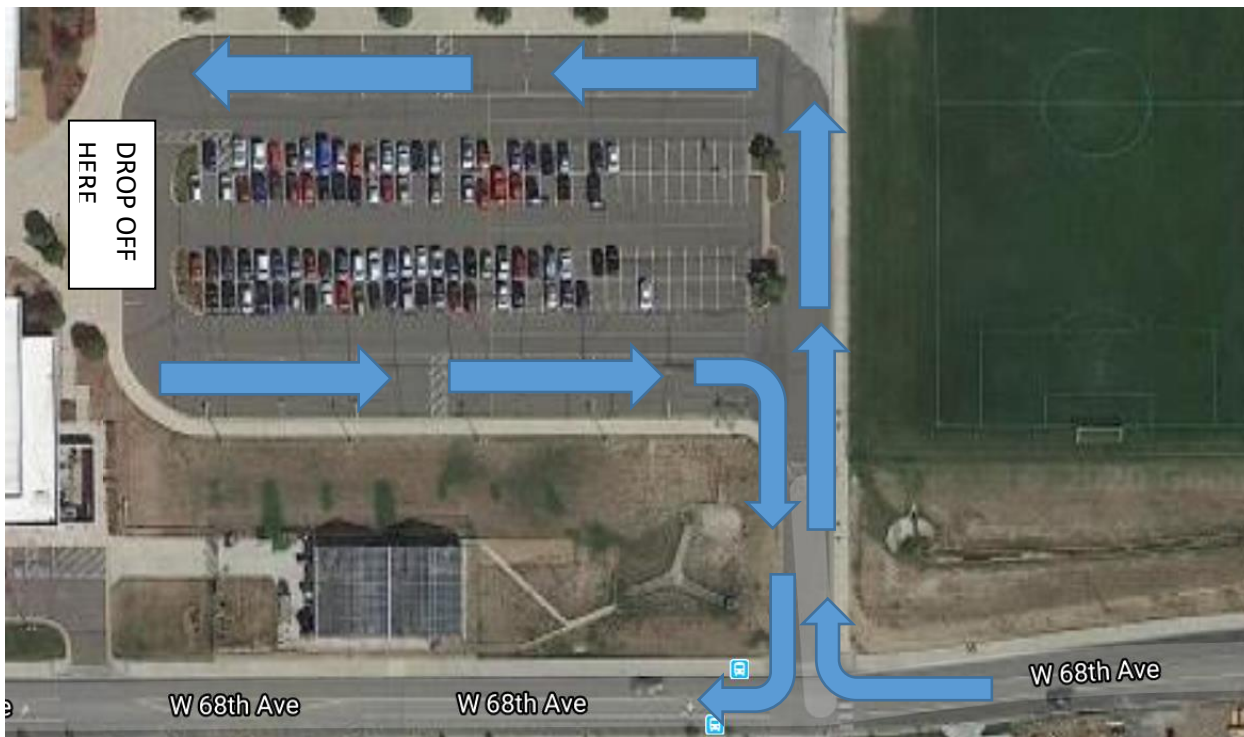

Student Drop off/Student Parking Information 2020-2021 School Year

Parents and Guardian's: Below you will find information regarding the flow of traffic for the 2020-2021 school year.

Image Below: Student Parking lot: If students are driving themselves, they may come up 72nd and Raleigh St. and park in the lot adjacent to the tennis courts/baseball field. Please reference this image to gain a clear picture of the lot assigned to student parking.

Image Below: Student drop off, as well as another student parking lot: You may enter off Lowell and

68th Ave to drop your student off, please enter and follow the curve around and drop your student off, then follow the arrows out to exit back onto 68th Ave.

Students that are driving themselves may park in this lot as well.

Image Below: Teaching Staff/ESC Parking Only:

This lot will be reserved for our teaching staff/ESC employees; we ask that students do not park in this lot.